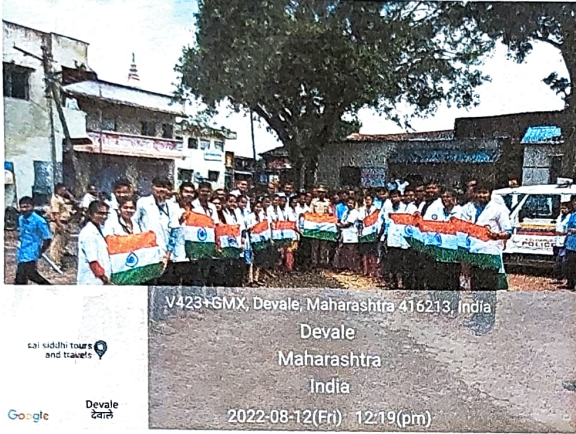

V423+GMX, Devale, Maharashtra 416213, India
Navali
Maharashtra
India
2022-08-12(Fri) 12:01(pm)