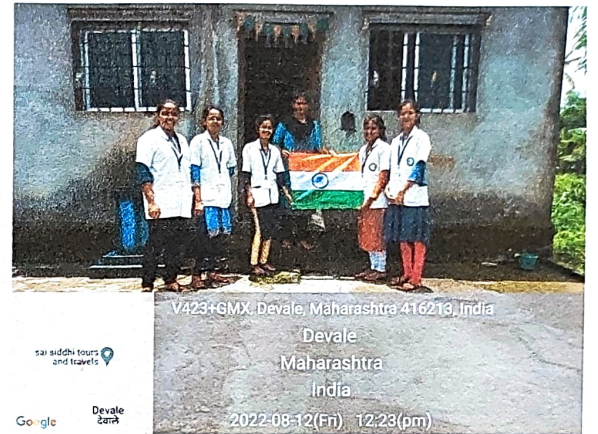

Principal
Dr. Deepak Patil Ayurvedic Medical College
& Research Center, Borpadale Phata, Tal. Panhala
Dist. Kolhapur-416 213.